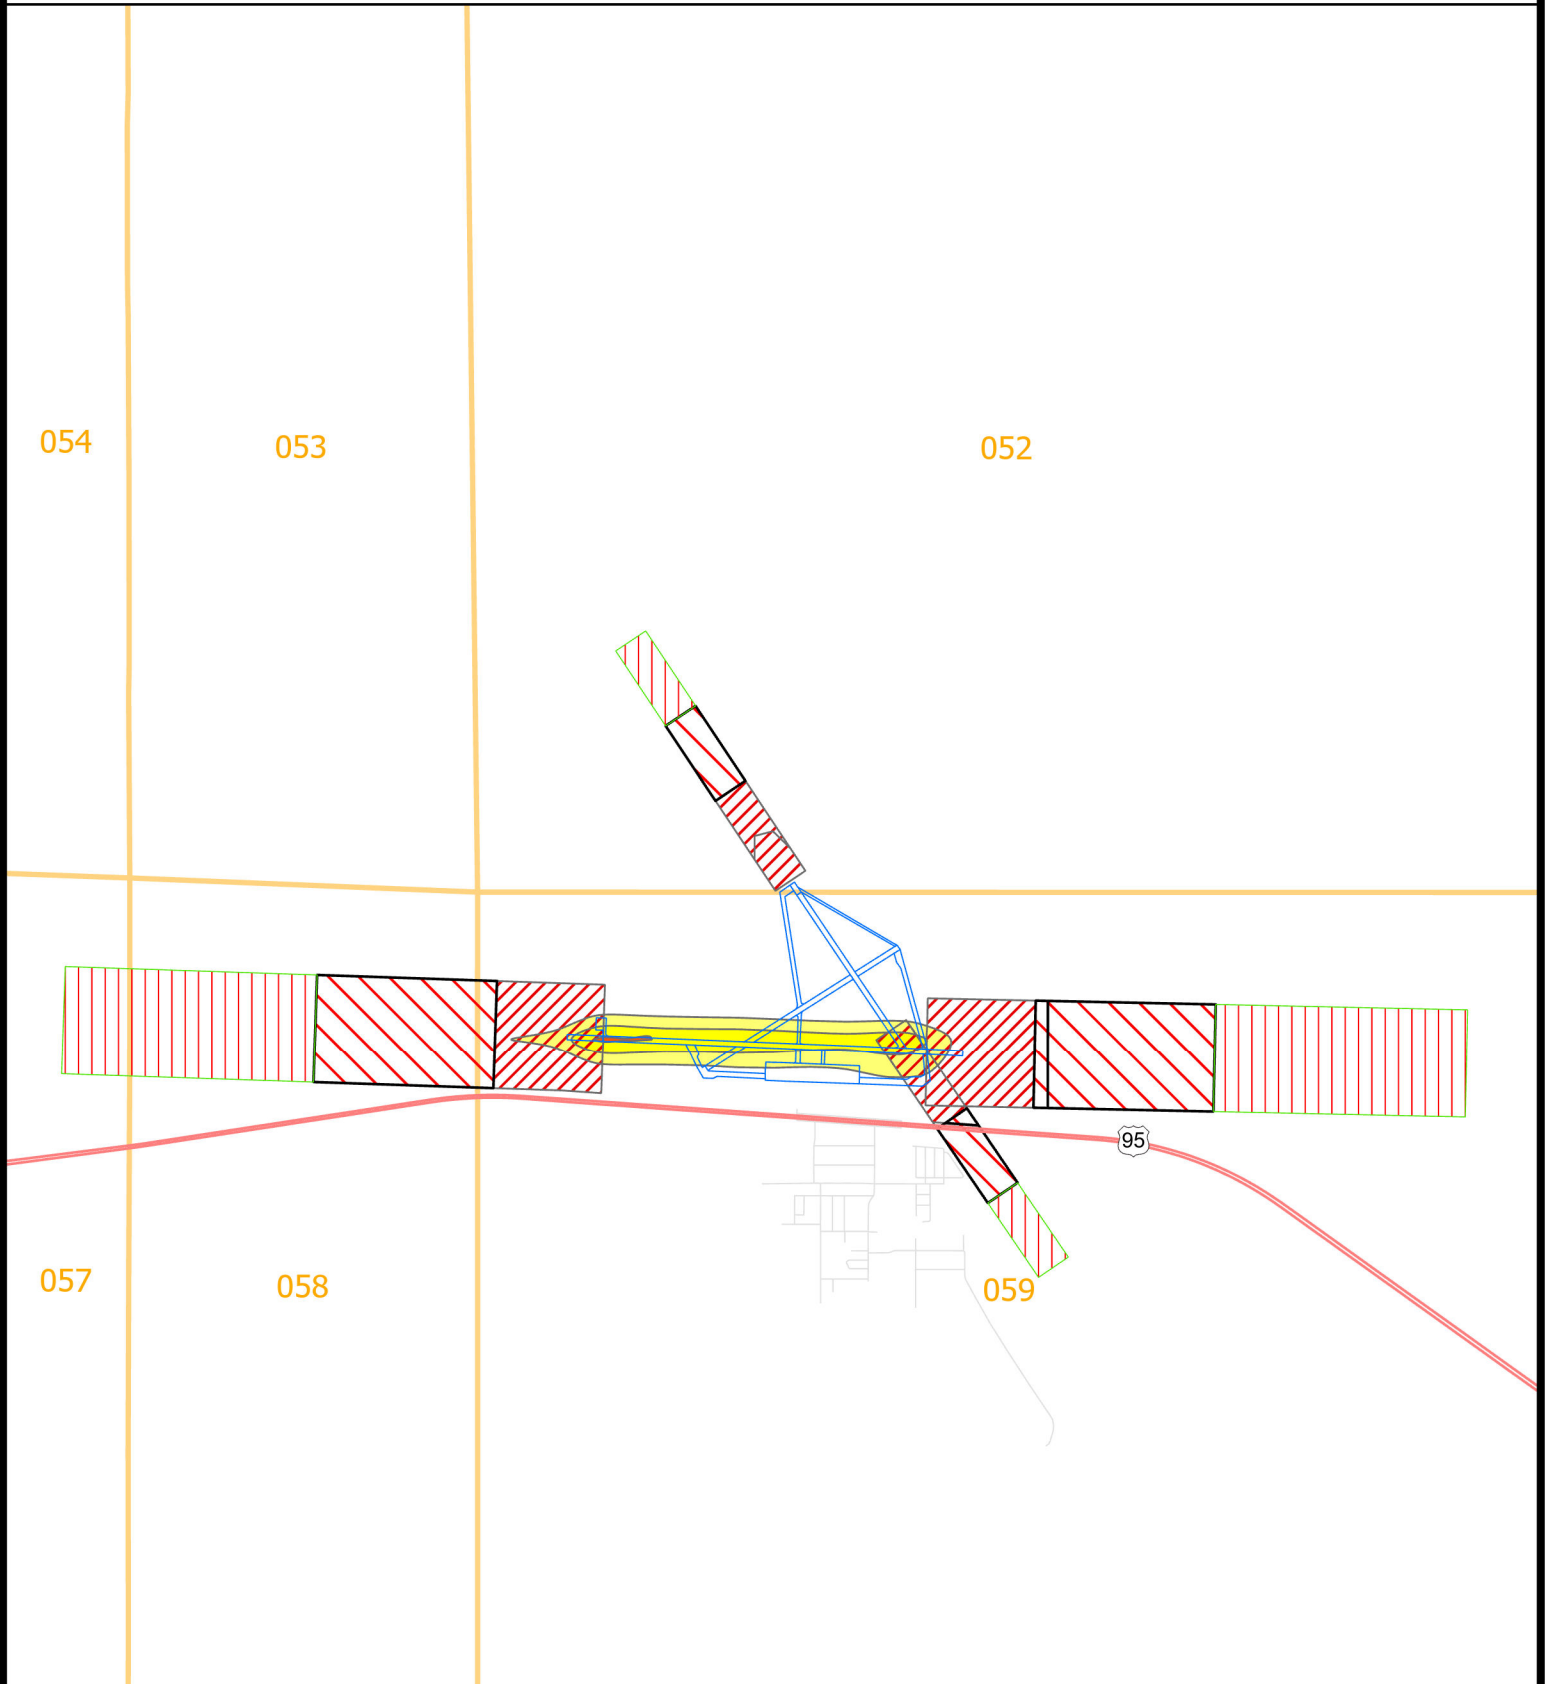

Creech Air Force Base Airport Environs Overlay Map

- | | |
|------------|----------------|
| — Airports | Noise Subzones |
| AE-RPZ | AE-65 |
| APZ-1 | AE-70 |
| APZ-2 | AE-75 |

Date Prepared: August 2, 2023

This information is for display purposes only.
No liability is assumed as to the accuracy of the
data delineated herein.